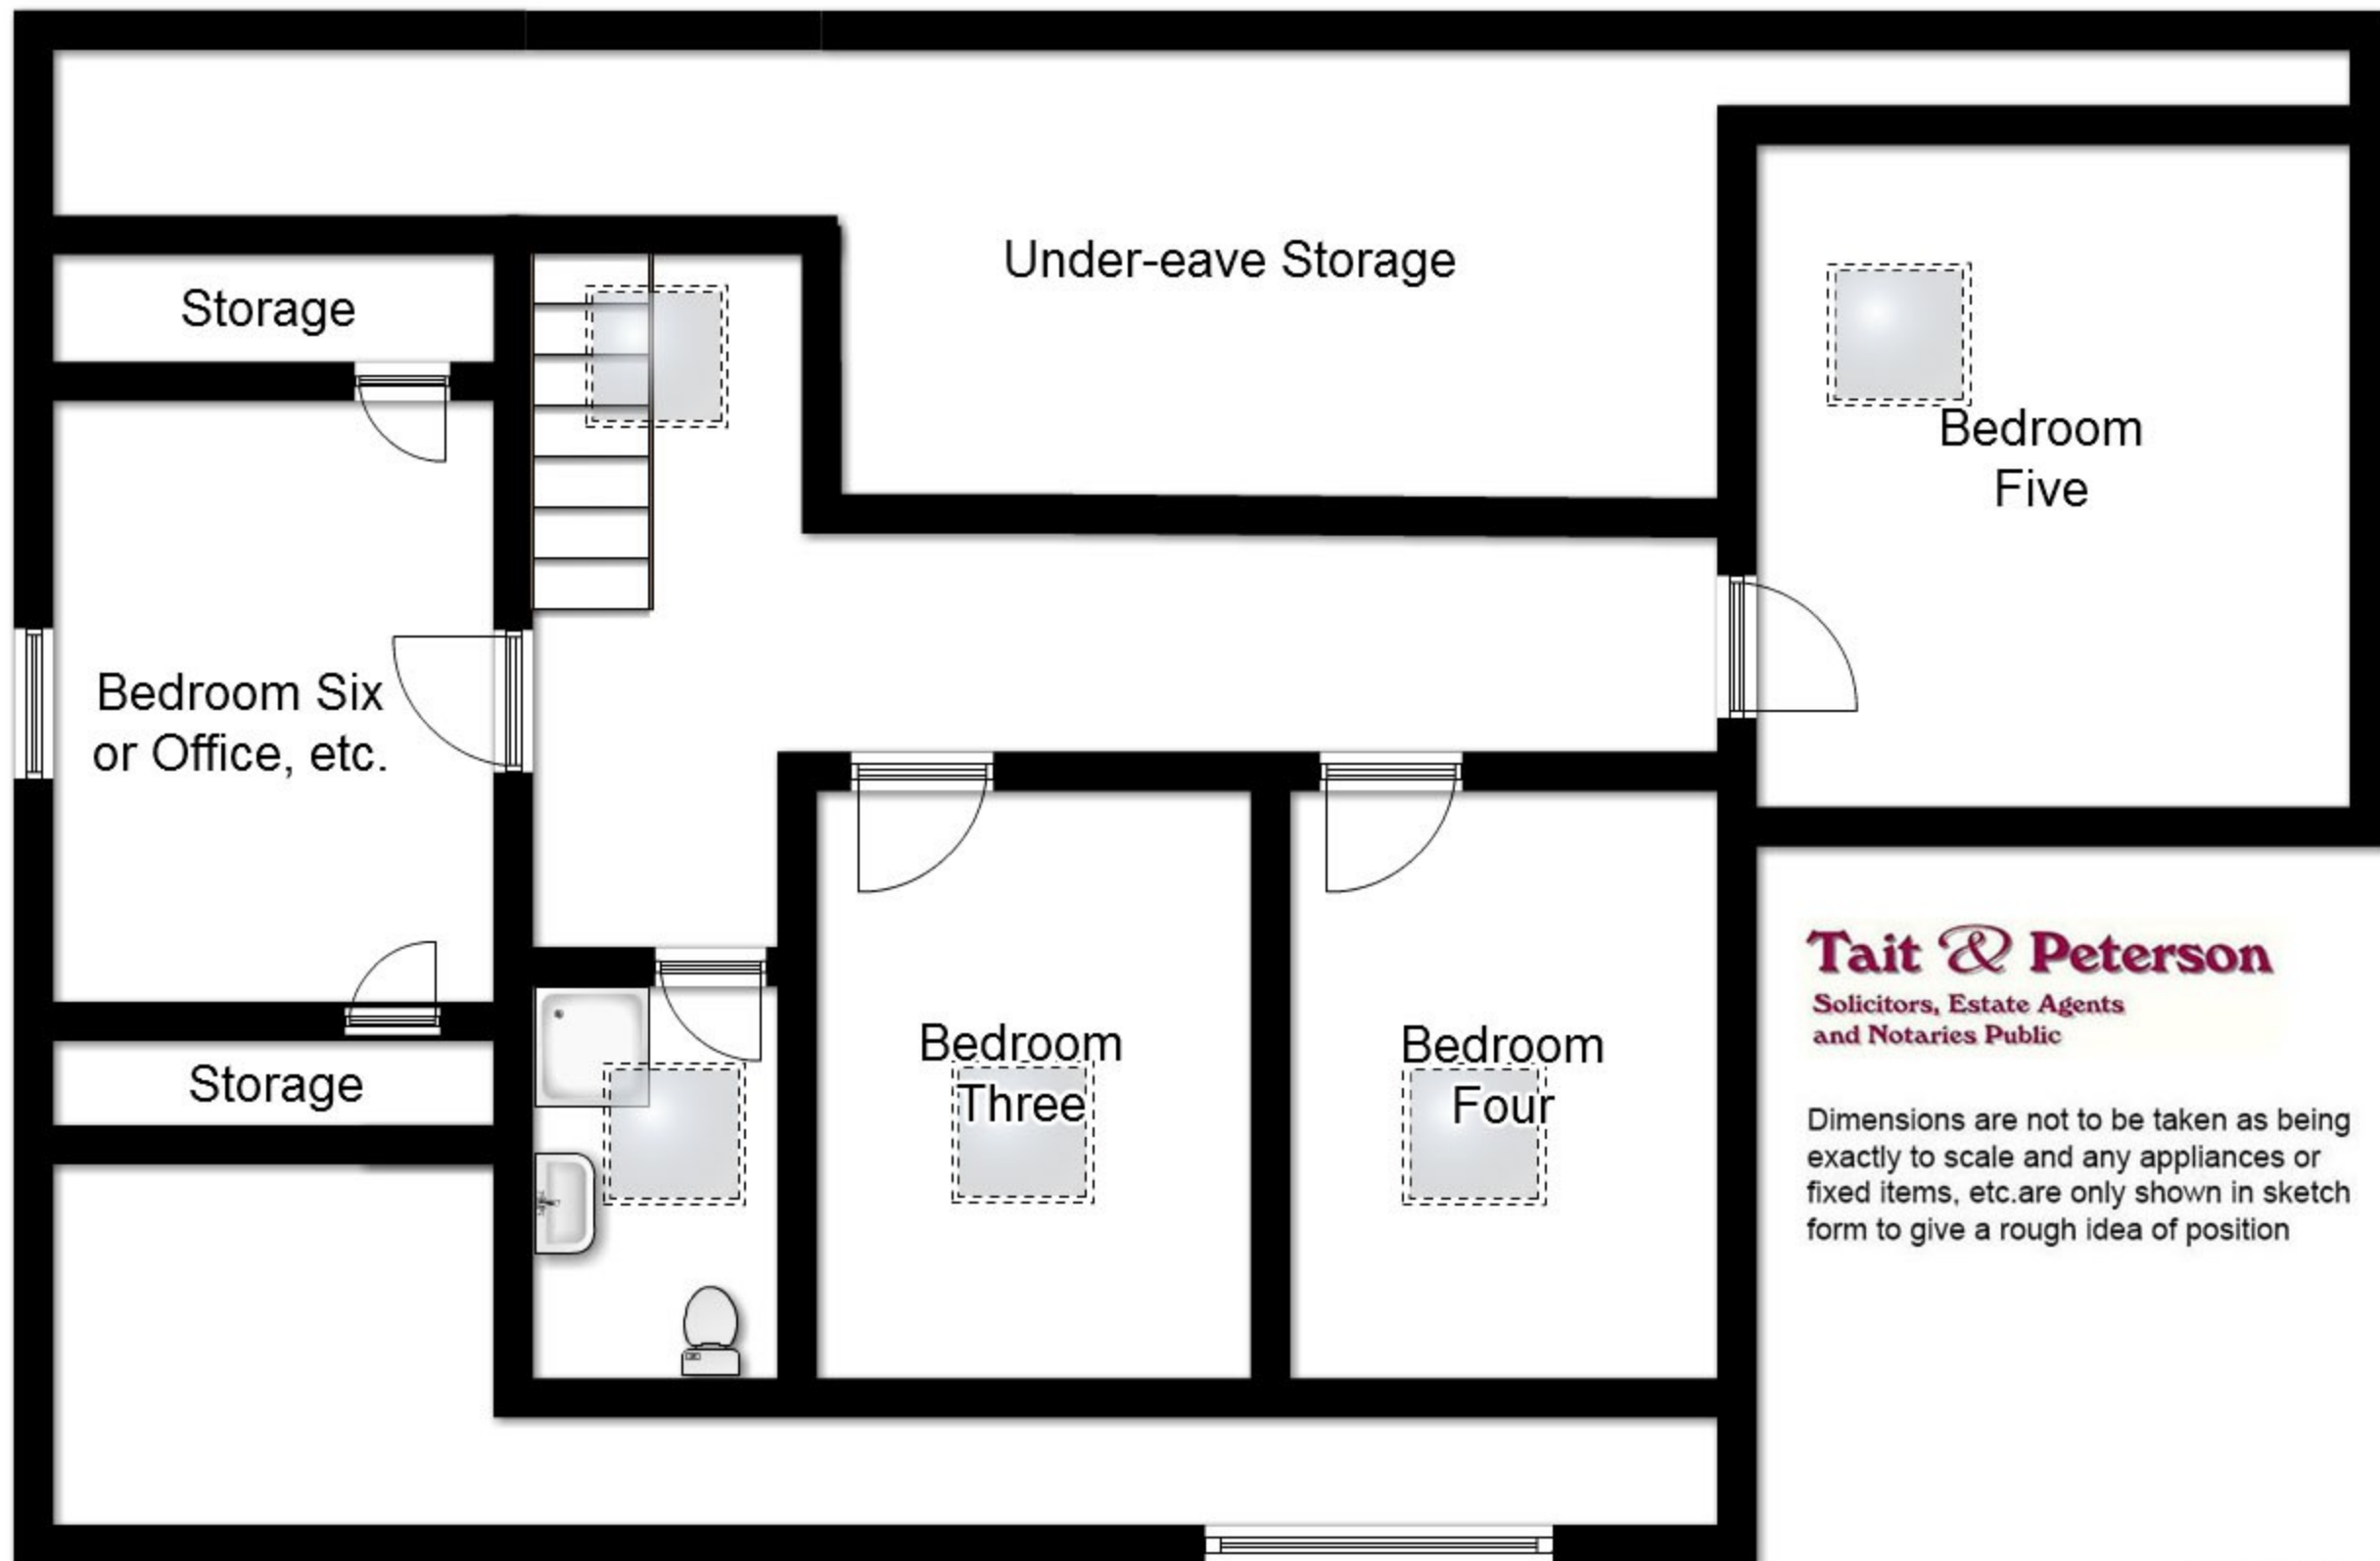

Strandhoull, Gott, Tingwall, ZE2 9SF

Ground Floor

Tait & Peterson
Solicitors, Estate Agents
and Notaries Public

Dimensions are not to be taken as being exactly to scale and any appliances or fixed items, etc. are only shown in sketch form to give a rough idea of position

Strandhoull, Gott, Tingwall, ZE2 9SF

First Floor

meter 0m 2m 4m

Tait & Peterson
Solicitors, Estate Agents
and Notaries Public

Dimensions are not to be taken as being exactly to scale and any appliances or fixed items, etc. are only shown in sketch form to give a rough idea of position