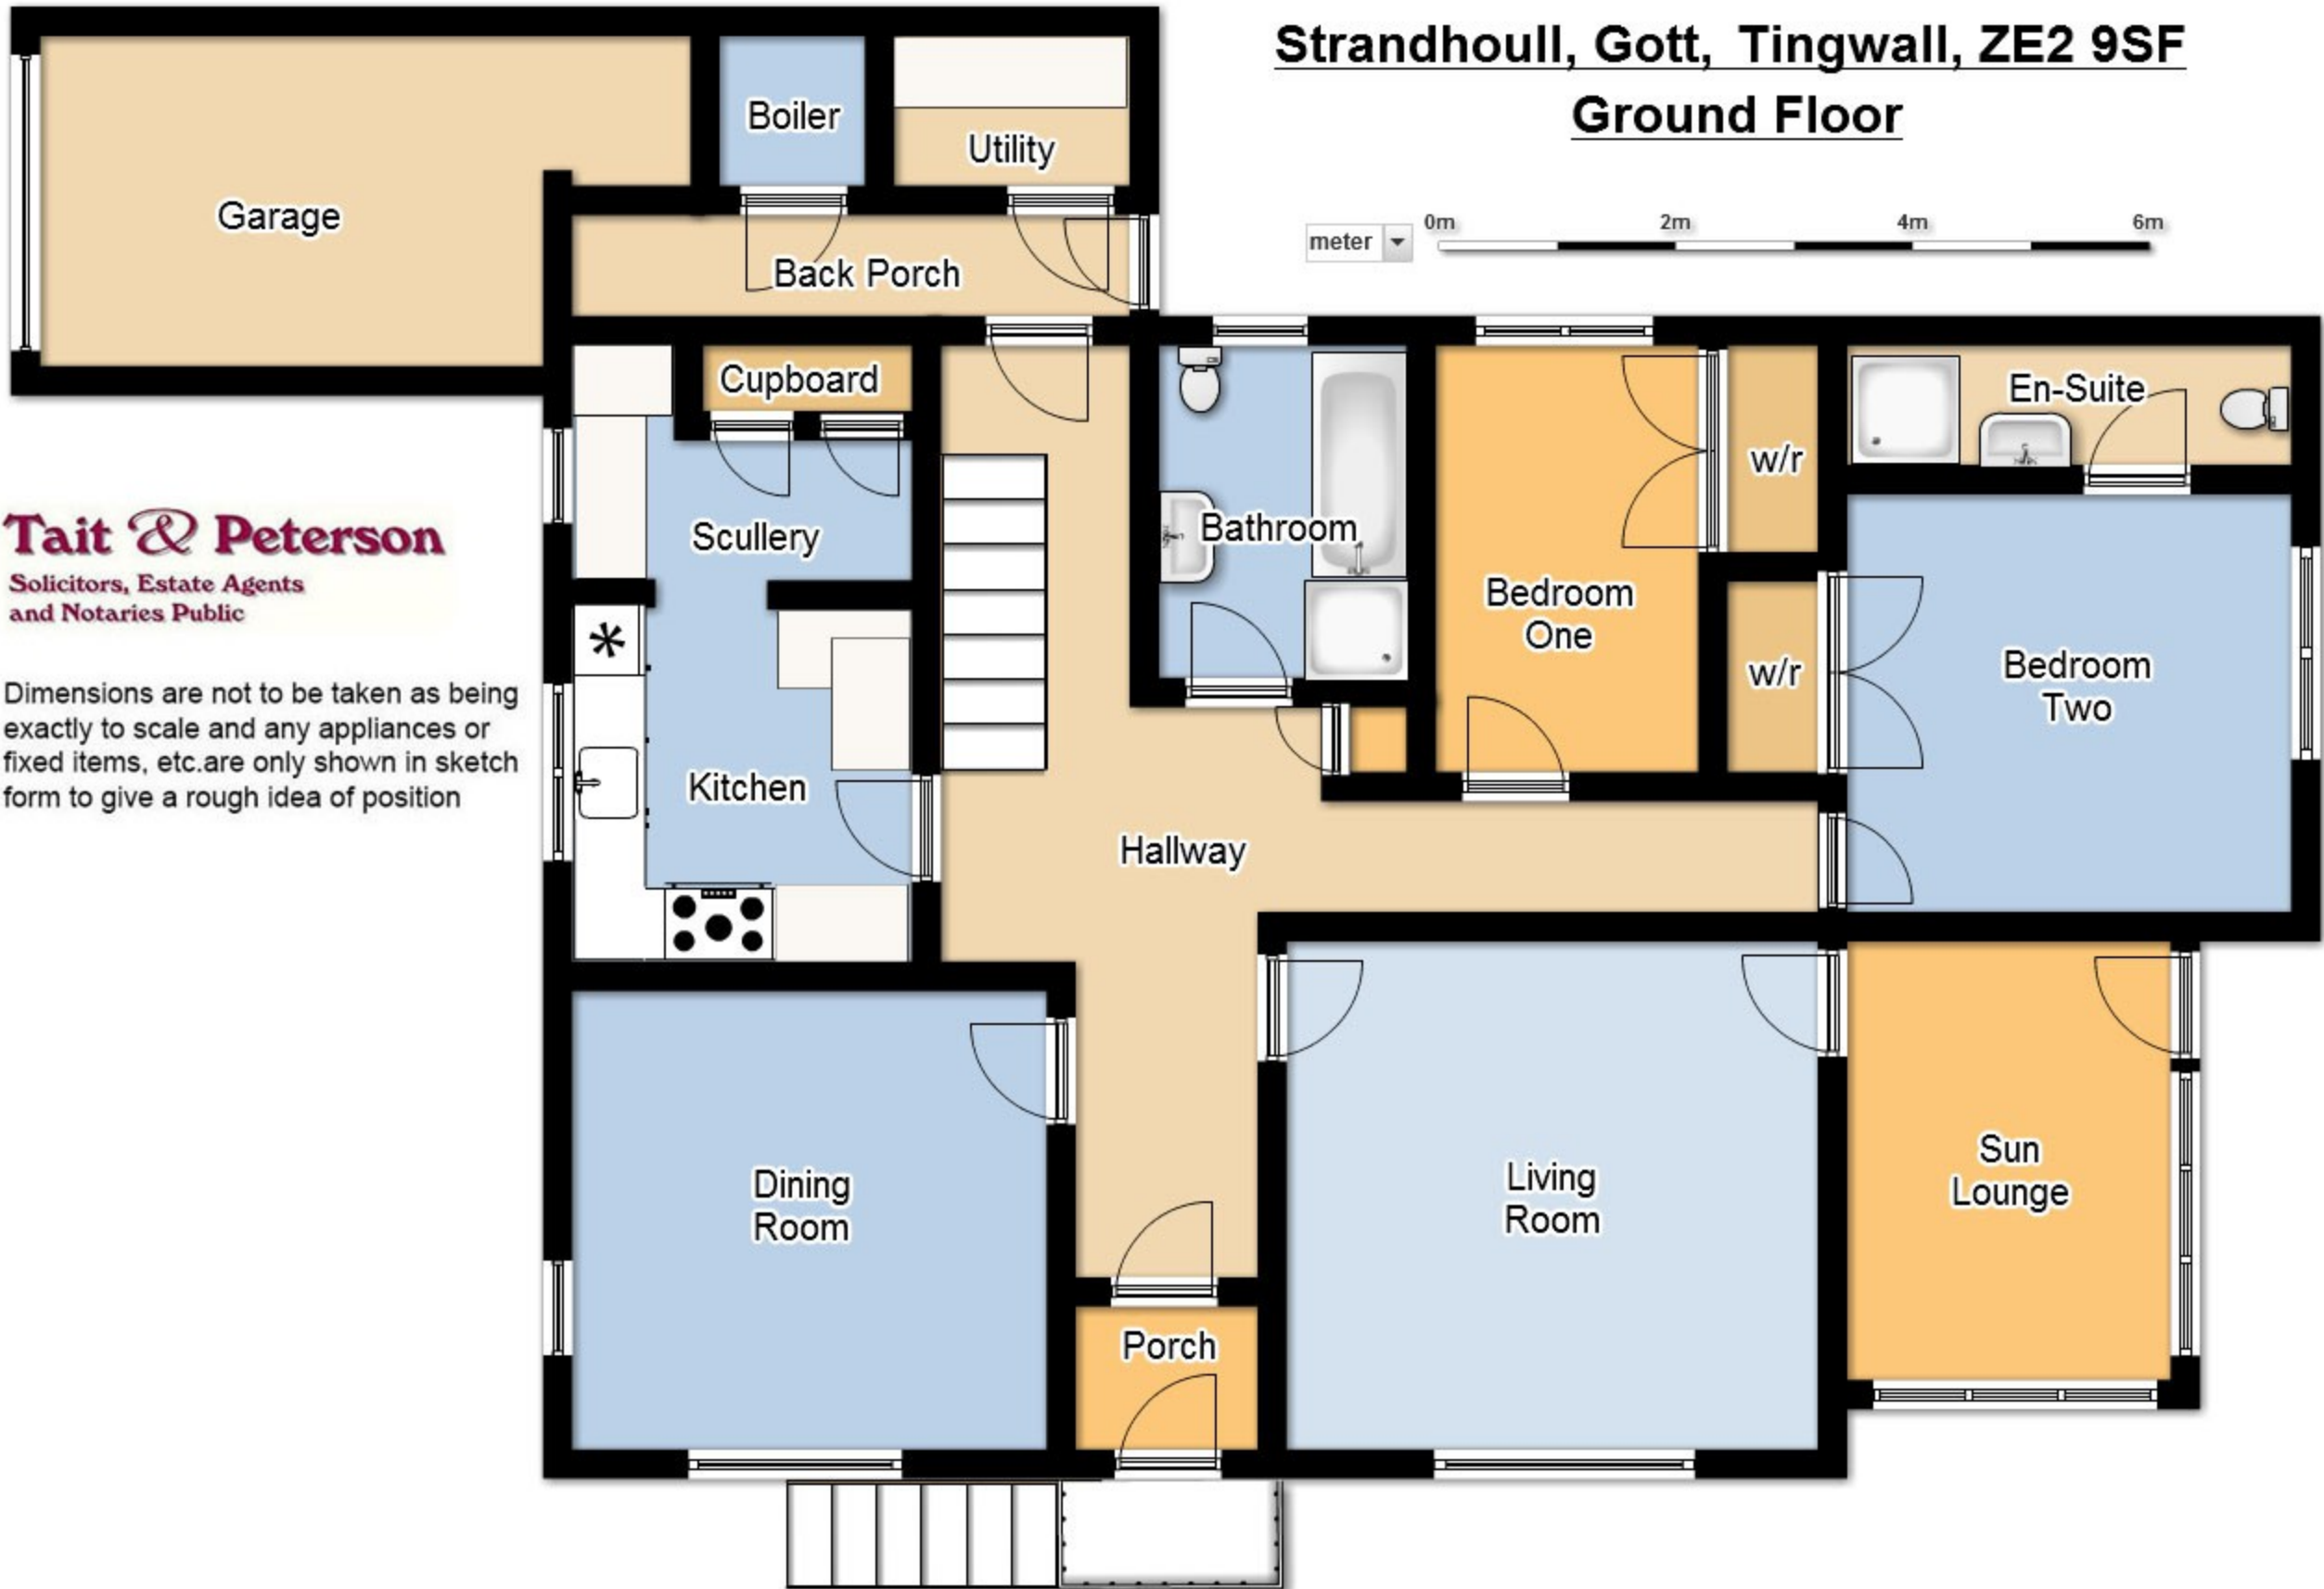

Strandhoull, Gott, Tingwall, ZE2 9SF

Ground Floor

Tait & Peterson
Solicitors, Estate Agents
and Notaries Public

Dimensions are not to be taken as being exactly to scale and any appliances or fixed items, etc. are only shown in sketch form to give a rough idea of position

Strandhoull, Gott, Tingwall, ZE2 9SF

First Floor

meter 0m 2m 4m

Tait & Peterson
Solicitors, Estate Agents
and Notaries Public

Dimensions are not to be taken as being exactly to scale and any appliances or fixed items, etc. are only shown in sketch form to give a rough idea of position